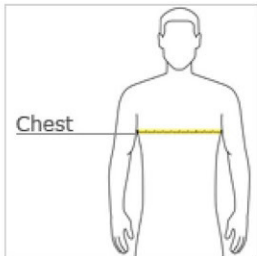

JACKET & VEST SIZE CHART

Ladies Jacket and Vest Size Chart

HOW TO MEASURE

BUST

With arms down at sides, measure around the upper body, under arms and around the fullest part of the bust.

SIZE CHART

	XS	S	M	L	XL	XXL	3XL	4XL
Size	2	4/6	8/10	12/14	16/18	20/22	24/26	28/30
Bust	32-34	35-36	37-38	39-41	42-44	45-47	48-51	52-55

Men's Jacket and Vest Size Chart

HOW TO MEASURE

CHEST

With arms down at sides, measure around the upper body, under arms and over the fullest part of the chest.

SIZE CHART

	XS	S	M	L	XL	2XL	3XL	4XL	5XL	6XL
Chest	32-34	35-37	38-40	41-43	44-46	47-49	50-53	54-57	58-60	61-63

Youth Jacket and Vest Size Chart

HOW TO MEASURE

CHEST

With arms down at sides, measure around the upper body, under arms and over the fullest part of the chest.

SIZE CHART

	XS	S	M	L	XL
Size	4	6/8	10/12	14/16	18/20
Chest	25-26	26-28	28-30	30-32	32-35