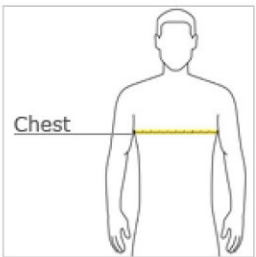

JACKET & VEST SIZE CHART

Ladies Jacket and Vest Size Chart

HOW TO MEASURE

BUST

With arms down at sides, measure around the upper body, under arms and around the fullest part of the bust.

SIZE CHART

	XS	S	M	L	XL	XXL	3XL	4XL
Size	2	4/6	8/10	12/14	16/18	20/22	24/26	28/30
Bust	32-34	35-36	37-38	39-41	42-44	45-47	48-51	52-55

Men's Jacket and Vest Size Chart

HOW TO MEASURE

CHEST

With arms down at sides, measure around the upper body, under arms and over the fullest part of the chest.

SIZE CHART

	XS	S	M	L	XL	2XL	3XL	4XL	5XL	6XL
Chest	32-34	35-37	38-40	41-43	44-46	47-49	50-53	54-57	58-60	61-63

Youth Jacket and Vest Size Chart

HOW TO MEASURE

CHEST

With arms down at sides, measure around the upper body, under arms and over the fullest part of the chest.

SIZE CHART

	XS	S	M	L	XL
Size	4	6/8	10/12	14/16	18/20
Chest	25-26	26-28	28-30	30-32	32-35