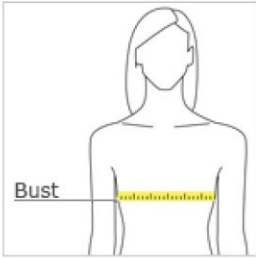

JACKET & VEST SIZE CHART

Ladies Jacket and Vest Size Chart

HOW TO MEASURE

BUST

With arms down at sides, measure around the upper body, under arms and around the fullest part of the bust.

SIZE CHART

	XS	S	M	L	XL	XXL	3XL	4XL
Size	2	4/6	8/10	12/14	16/18	20/22	24/26	28/30
Bust	32-34	35-36	37-38	39-41	42-44	45-47	48-51	52-55

Men's Jacket and Vest Size Chart

HOW TO MEASURE

CHEST

With arms down at sides, measure around the upper body, under arms and over the fullest part of the chest.

SIZE CHART

	XS	S	M	L	XL	2XL	3XL	4XL	5XL	6XL
Chest	32-34	35-37	38-40	41-43	44-46	47-49	50-53	54-57	58-60	61-63

Youth Jacket and Vest Size Chart

HOW TO MEASURE

CHEST

With arms down at sides, measure around the upper body, under arms and over the fullest part of the chest.

SIZE CHART

	XS	S	M	L	XL
Size	4	6/8	10/12	14/16	18/20
Chest	25-26	26-28	28-30	30-32	32-35